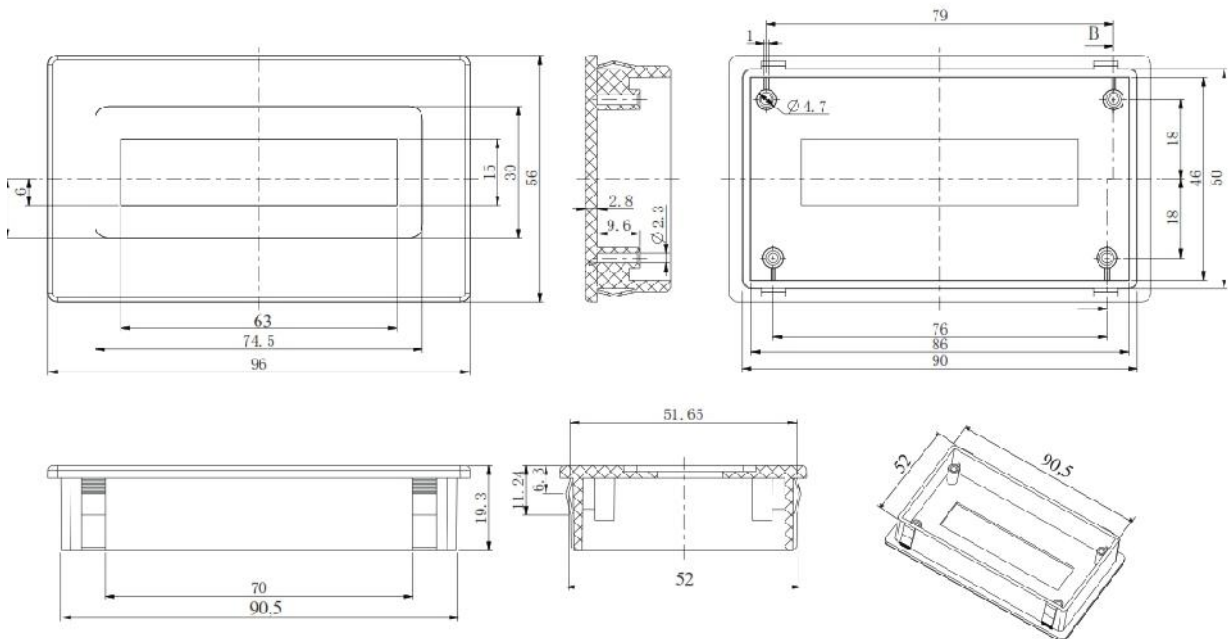

TECHNICAL DATA

- Bezel size : 96 x 56 mm (HxW), Clear window VA: 63 x 15 mm
- Grey printed border 10mm wide
- Snap IN, cutout 90.5 x 52mm

ORDERING INFORMATION

Description	Part Number
Black snap in bezel with clear window 63x15mm	MS B162_63x15